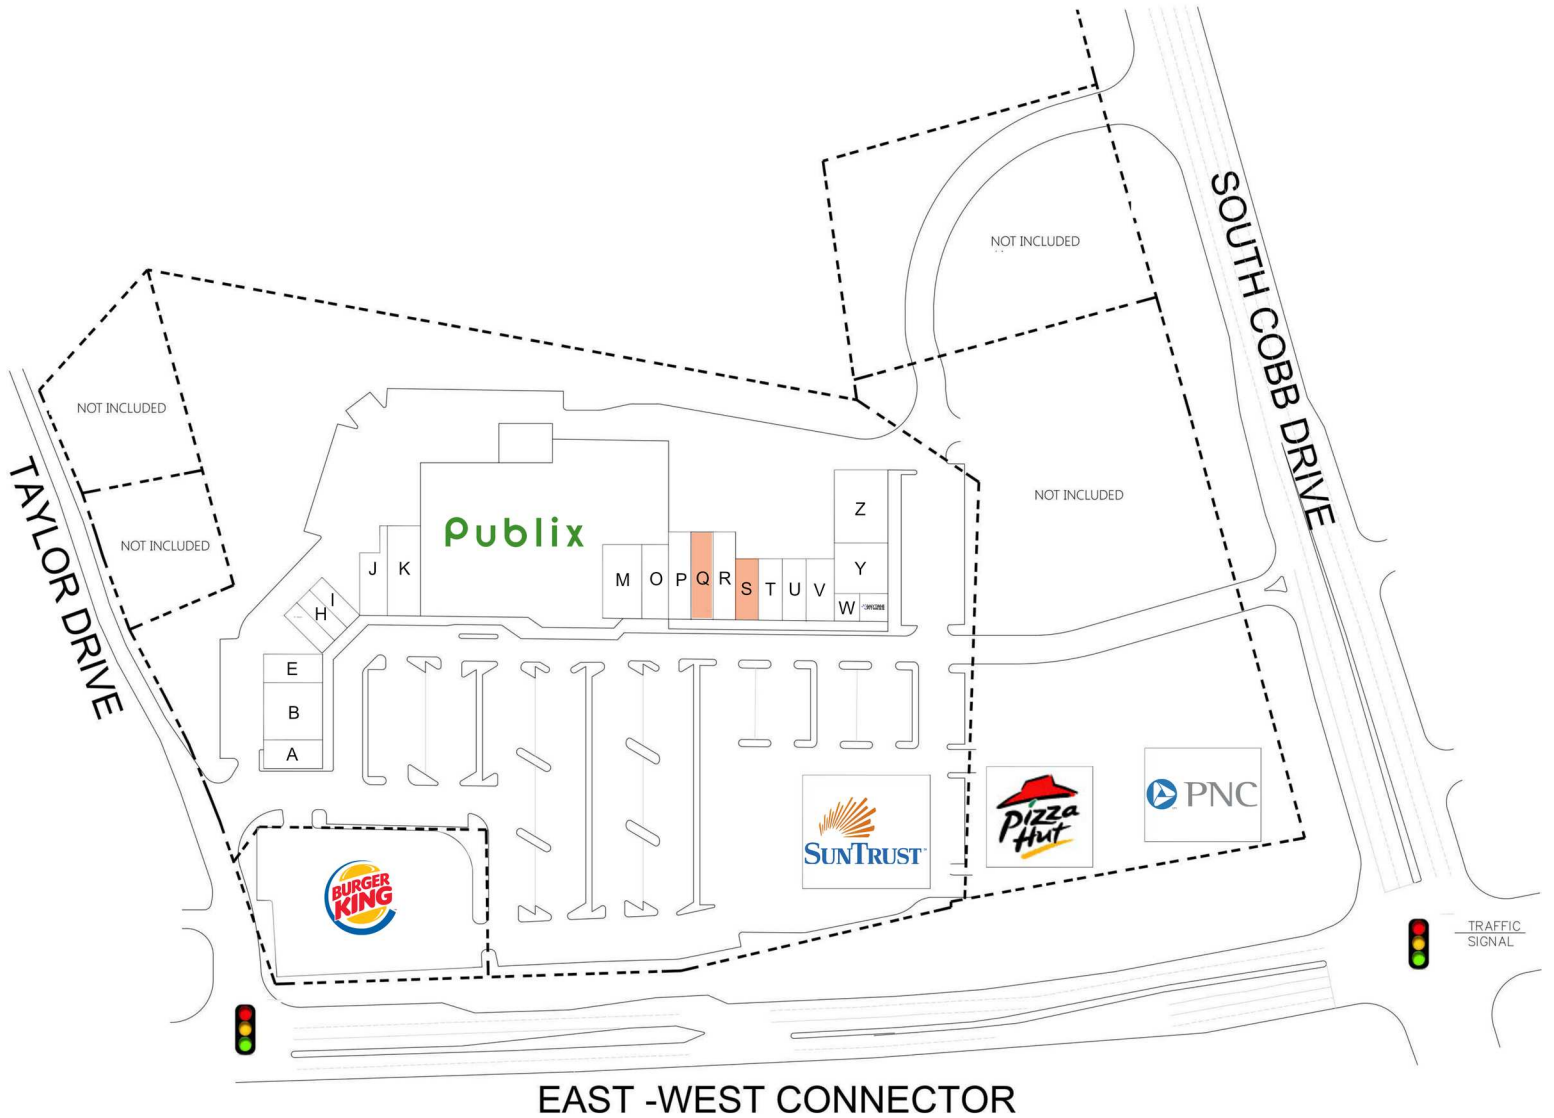

# HIGHLAND STATION

4480 South Cobb Drive, Smyrna GA 30080 | Cobb | South Cobb Drive & East West Connector

For More Information, Contact Exclusive Agent(s):  
Patrick Bentley • patrick.bentley@tscg.com • 770-955-2434